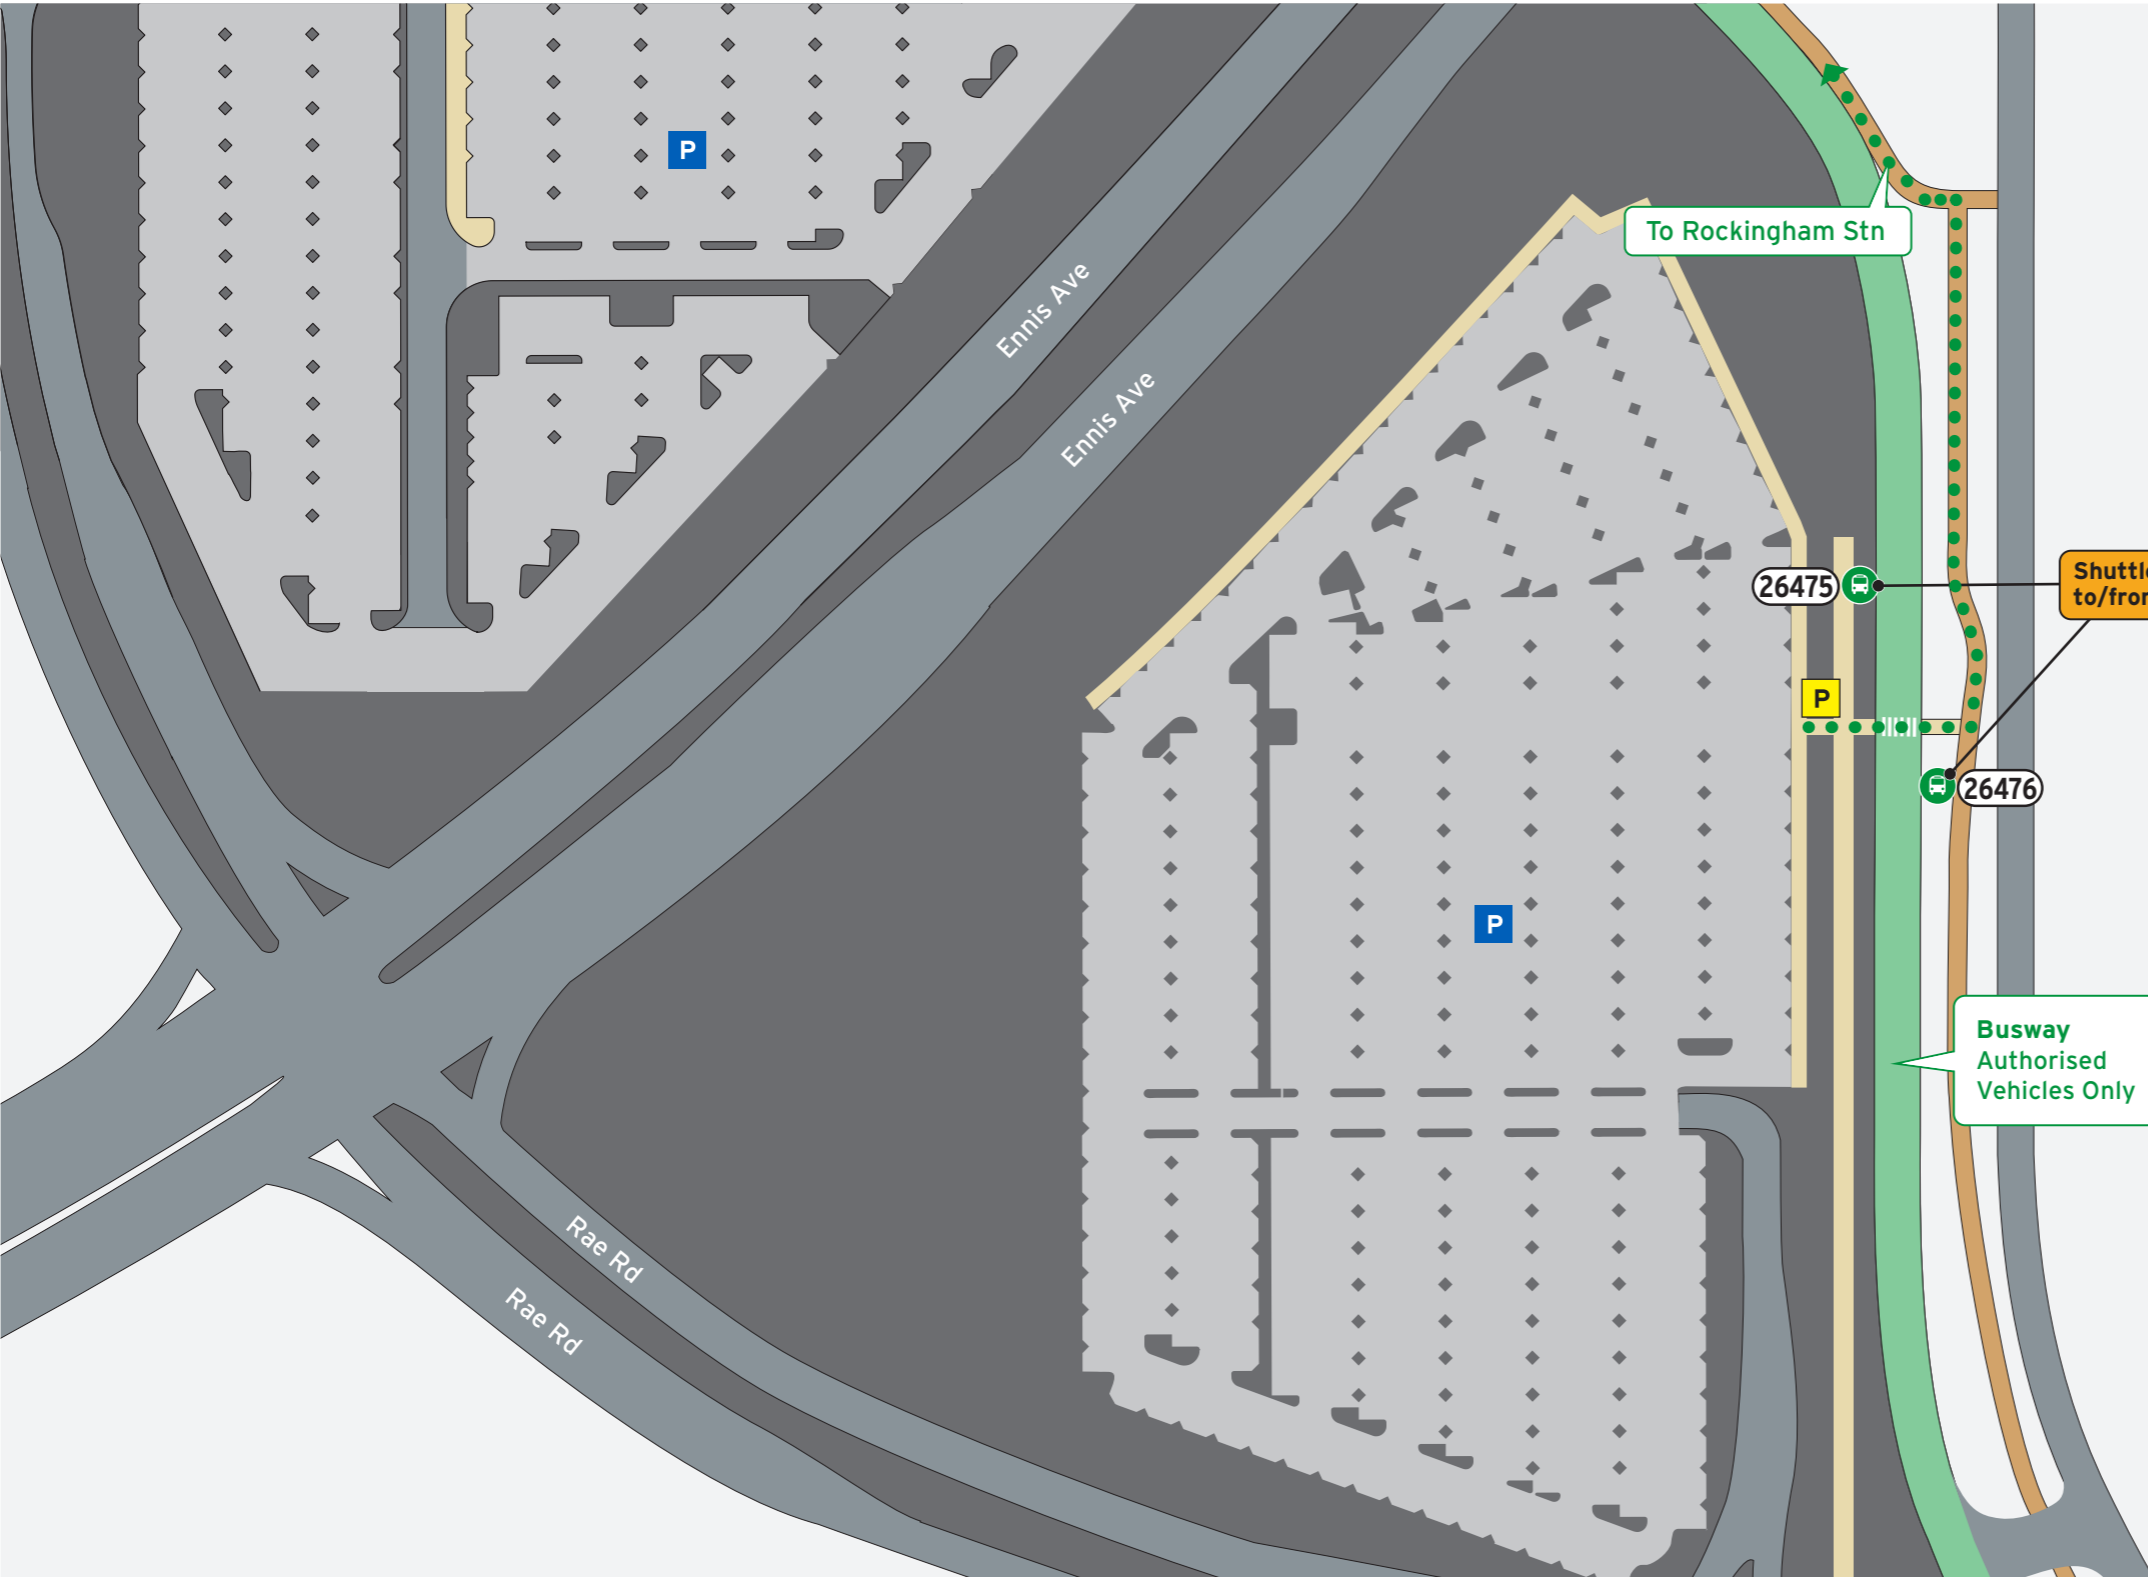

P | Parking Information

When to pay

Operating Times

Monday-Friday Fee applies
Saturday No charge
Sunday or Public Holiday No charge*

*Unless vehicle is parked overnight

$2.00 per 24hr period or part there of applies.

This parking charge applies to all vehicles.

For more information on parking your vehicle visit transperth.wa.gov.au

Bus Services
between Rockingham Stn and Western car park

Routes:
548, 549, 551, 552, 555, 556, 557, 562

Services from Rockingham Station:
Bus Stop No. **26476**

Services to Rockingham Station:
Bus Stop No. **26475**

Legend

- Bus Stop
- Pedestrian Access
- Transperth Parking
- SmartParker Machine
- Road
- Pathways
- Non-Accessible Area
- Principal Shared Path
- Busway