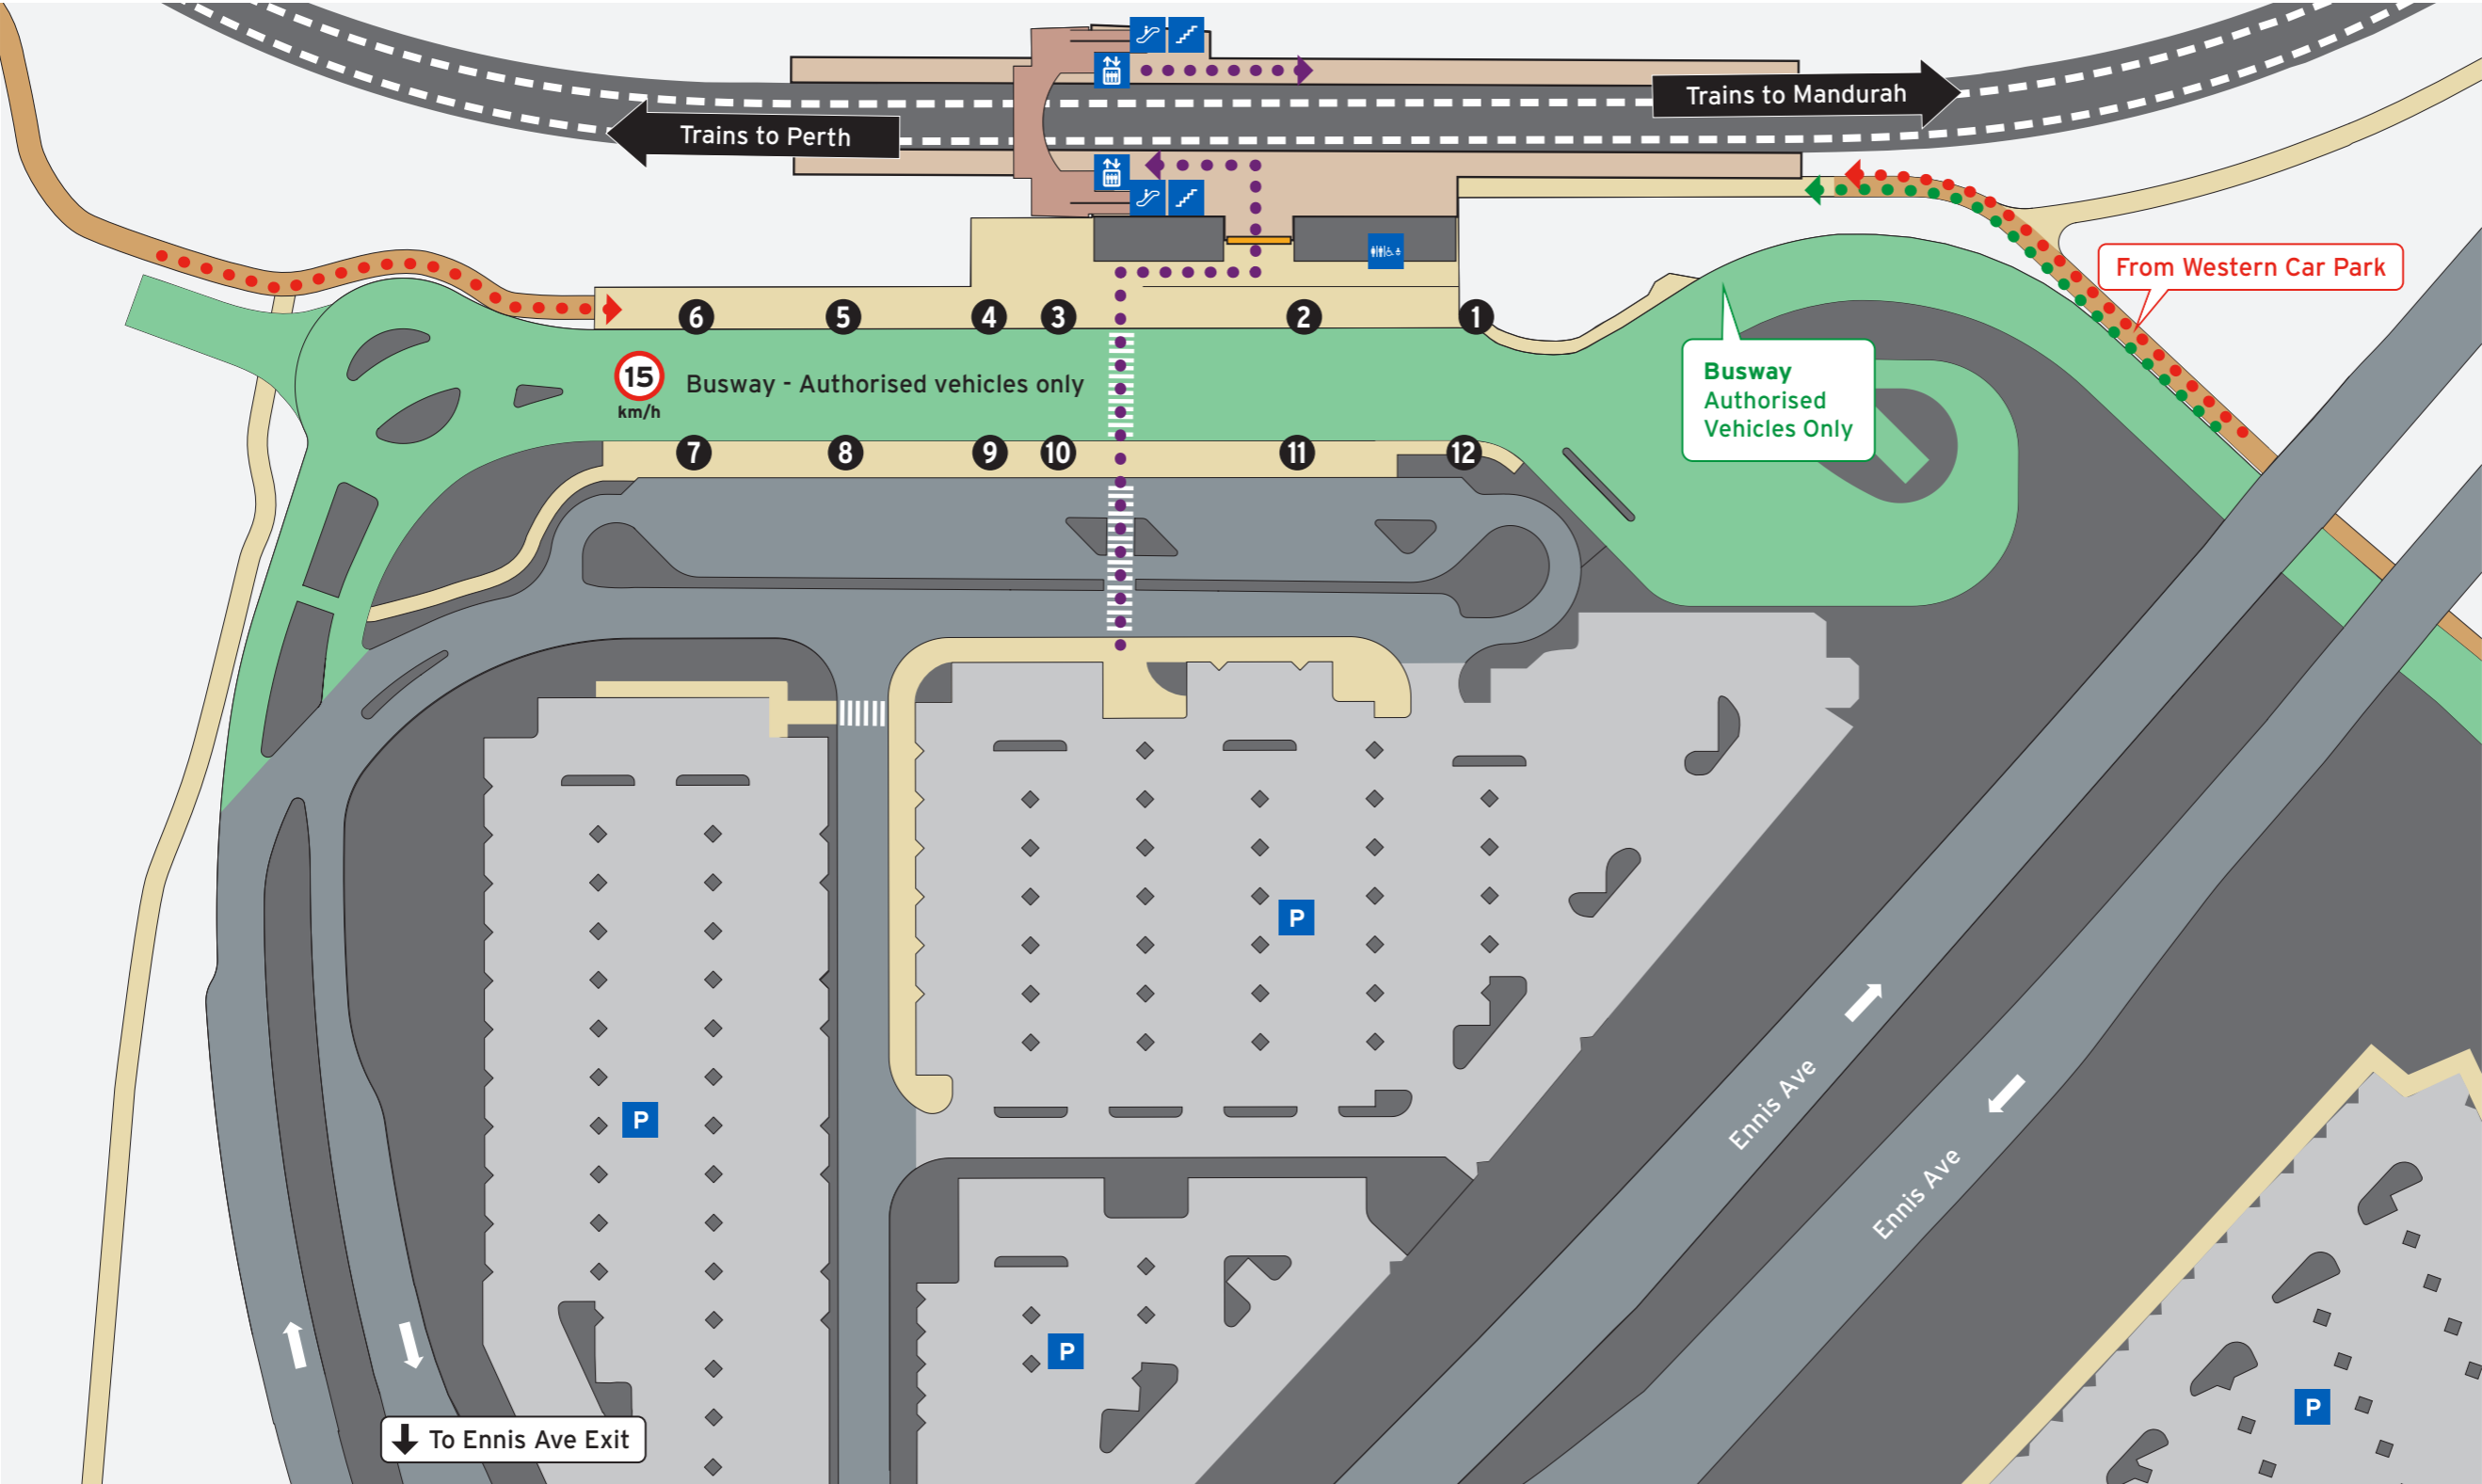

Legend

North Point

Scale

- Transperth Parking
- Road
- Concourse & Ramp
- Pathways
- Non-Accessible Area
- Principal Shared Path
- Platform
- Busway

Bus Stands

Stand	Route
1	549
2	548
3	555
4	558
5	557, 559
6	Set Down
909	Train replacement to Perth
7	School Specials
8	554, 556
9	550, 551
10	552, 553
11	Set Down
909	Train replacement to Mandurah Stn
12	Set Down

Legend

North Point	Bus Stand Number	Toilets - Male & Female Accessible Baby Change Room	Transperth Parking	Stairs	Road	Concourse & Ramp
Walking/Accessible Path	Pedestrian Access	Escalator	Lift	Pathways	Non-Accessible Area	Principal Shared Path
Bicycle Access	Ticket Barrier	Platform	Busway			

This parking charge applies to all vehicles.

For more information on parking your vehicle visit transperth.wa.gov.au

Legend

- 1** Bus Stand Number
- P** Transperth Parking
- Bike Shelter
- Road
- Concourse & Ramp
- ACROD Parking
- Motorbikes
- Pathways
- Principal Shared Path
- SmartParker Machine
- Bike U-rails
- Non-Accessible Area
- Busway
- Short Term Parking
- Taxi
- Platform

This parking charge applies to all vehicles.

For more information on parking your vehicle visit transperth.wa.gov.au

Bus Services
between Rockingham Stn and Western car park

Routes:
548, 549, 551, 552, 555, 556, 557, 562