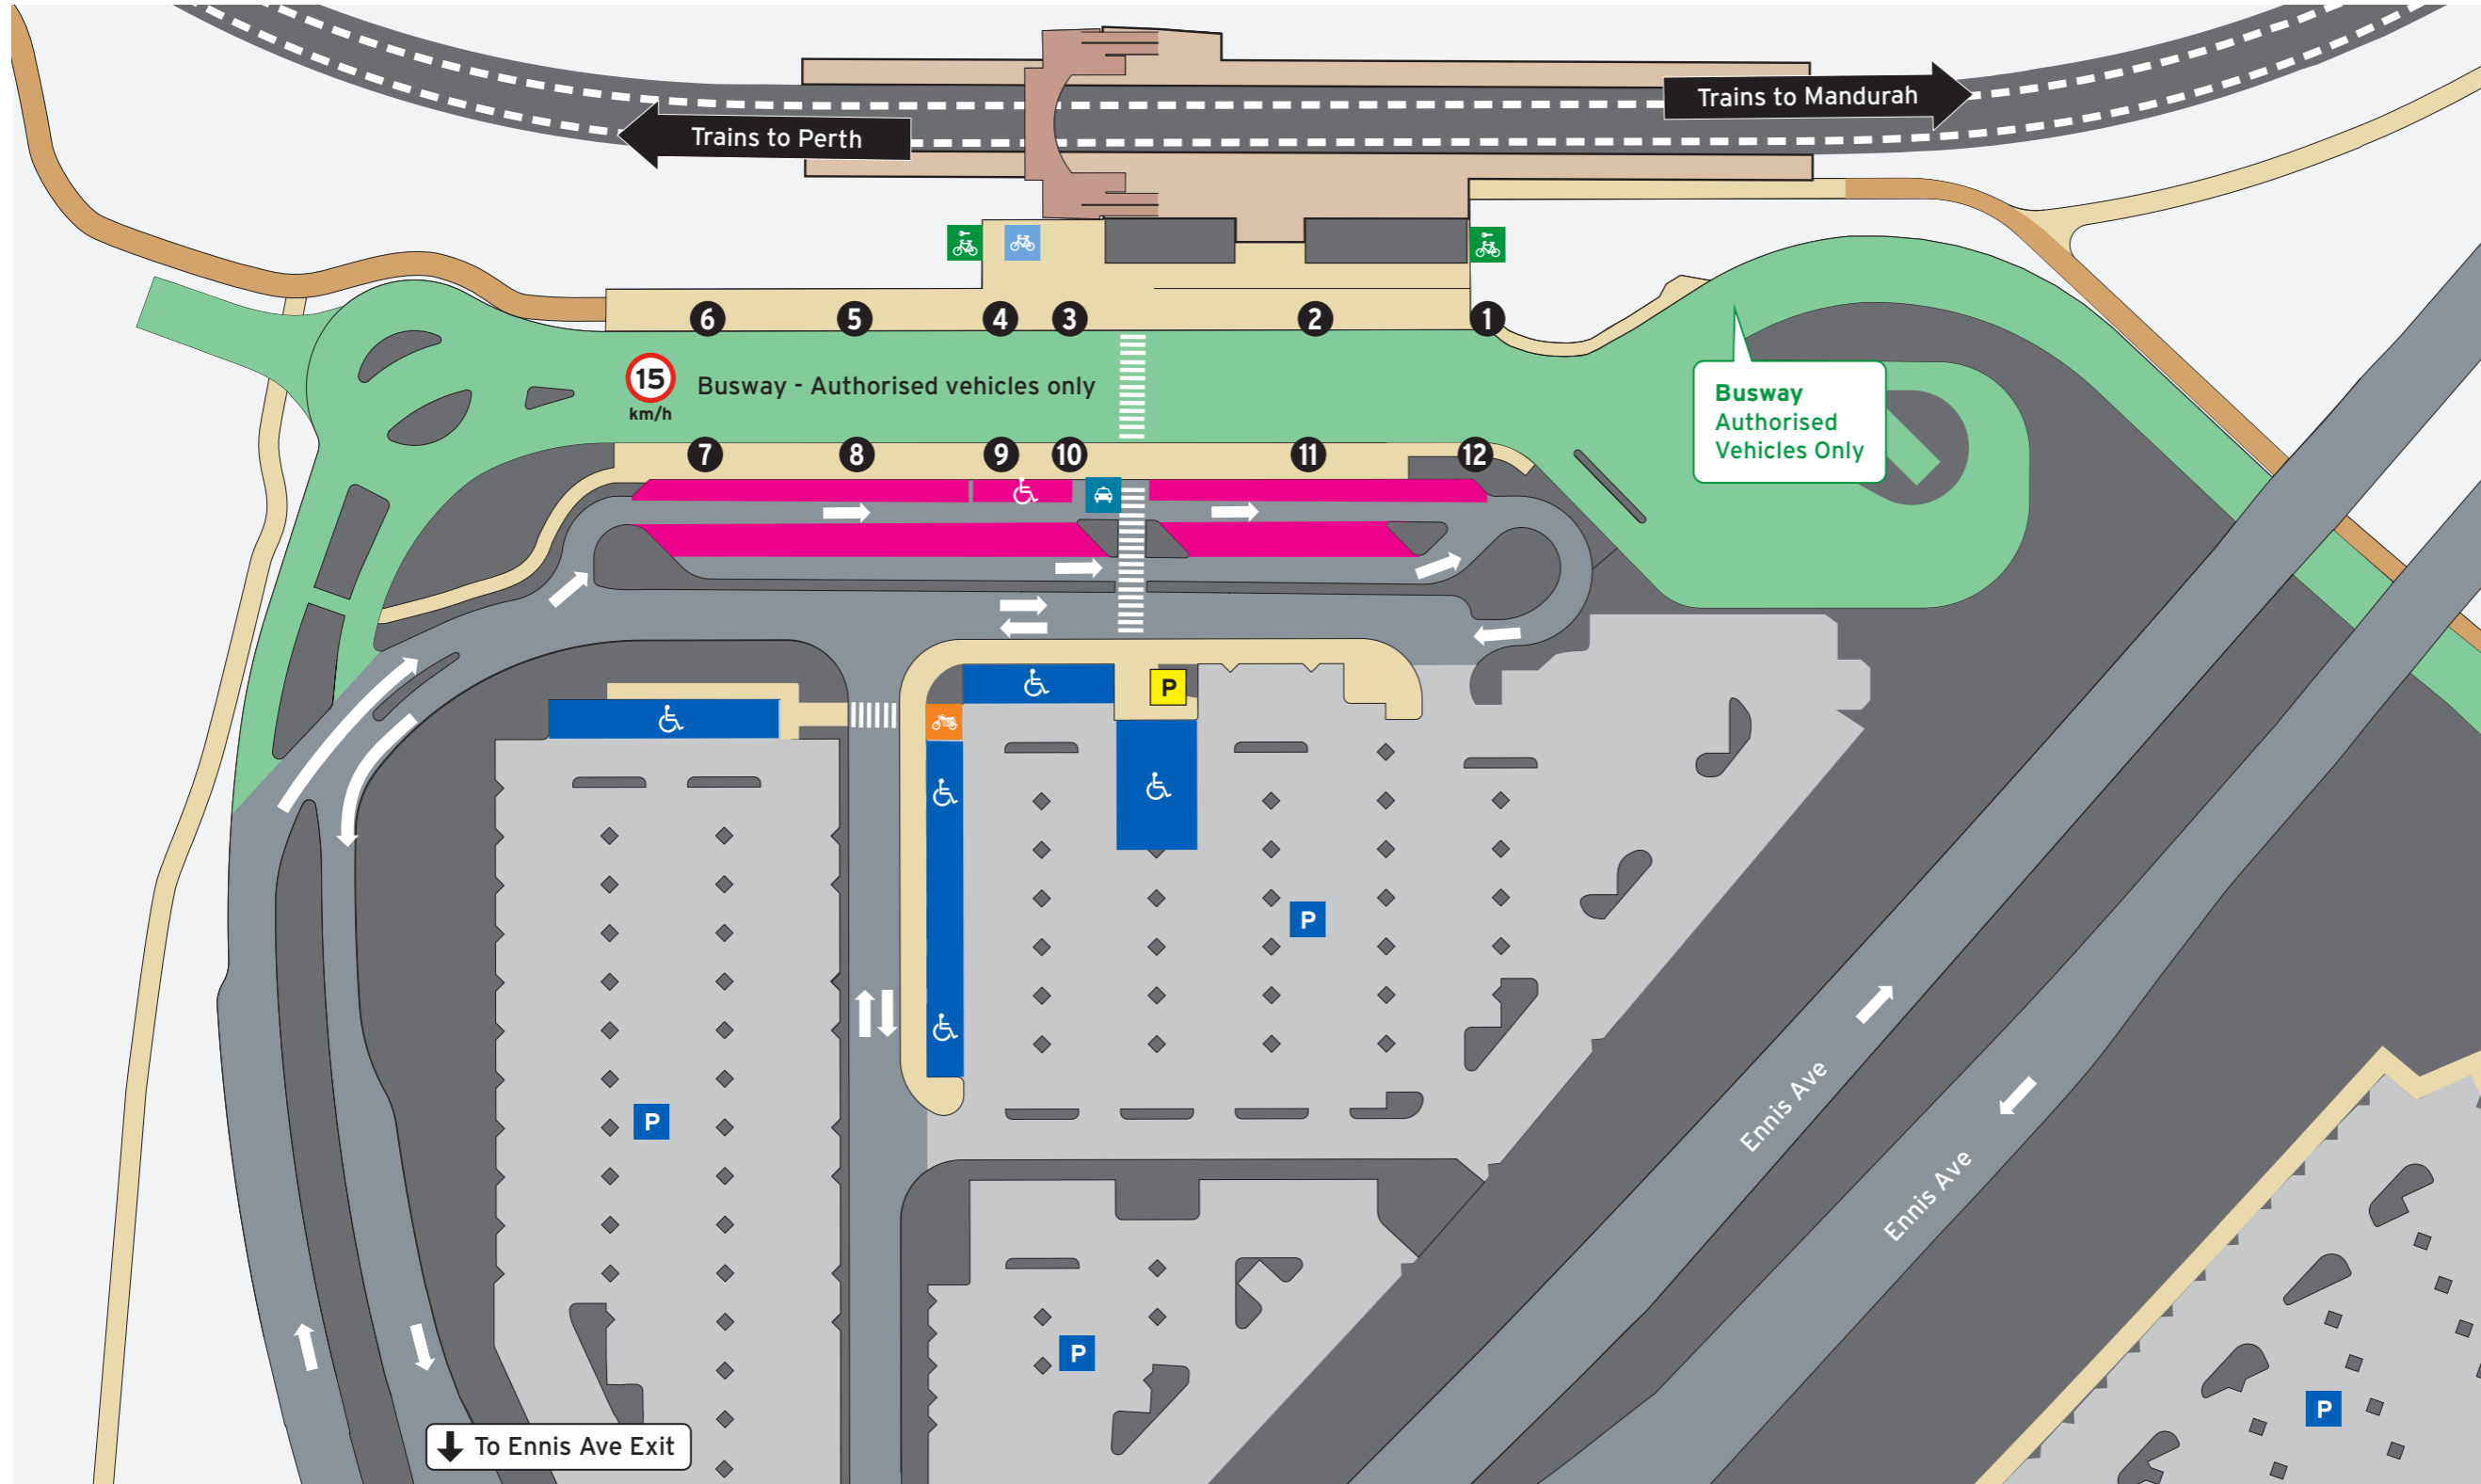

Legend

North Point

Scale

- Transperth Parking
- Road
- Concourse & Ramp
- Pathways
- Non-Accessible Area
- Principal Shared Path
- Platform
- Busway

Bus Stands

Stand	Route
1	549
2	548
3	555
4	558
5	557, 559
6	Set Down
909	Train replacement to Perth
7	School Specials
8	554, 556
9	550, 551
10	552, 553
11	Set Down
909	Train replacement to Mandurah Stn
12	Set Down

Legend

North Point	Bus Stand Number	Toilets - Male & Female Accessible Baby Change Room	Transperth Parking	Stairs	Road	Concourse & Ramp
Walking/Accessible Path	Pedestrian Access	Escalator	Lift	Pathways	Non-Accessible Area	Principal Shared Path
Bicycle Access	Ticket Barrier	Platform	Busway			

This parking charge applies to all vehicles.

For more information on parking your vehicle visit transperth.wa.gov.au

Legend

- 1** Bus Stand Number
- P** Transperth Parking
- Bike Shelter
- Road
- Concourse & Ramp
- ACROD Parking
- Motorbikes
- Pathways
- Principal Shared Path
- SmartParker Machine
- Bike U-rails
- Non-Accessible Area
- Busway
- Short Term Parking
- Taxi
- Platform

This parking charge applies to all vehicles.

For more information on parking your vehicle visit transperth.wa.gov.au

Bus Services
between Rockingham Stn and Western car park

Routes:
548, 549, 551, 552, 555, 556, 557, 562